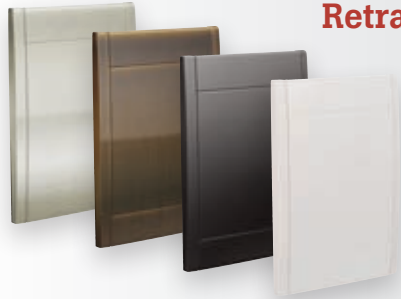

**Certain conditions apply. Details in store.*

Retraflex Assembled Doors

Choose among our selection of colors and finishes:

- White
- Black
- Antique copper
- Stainless steel

Head Office

3 Marcel-Ayotte
Blainville QC J7C 5L7 Canada
1 888 292.5682
450 970.2675
info@cyclovac.com