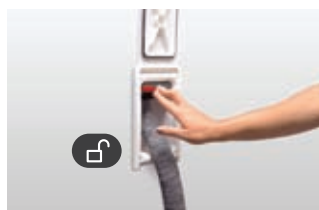

Cyclo Vac is proud to offer you complete central vacuum systems for a quick and simple clean, so that you can save time and enjoy life!

Retractable Hose System: Cleaning Simplified

This unique system is a must for the optimal use of your central vacuum.

1

Pull out the length of hose you need at the moment and connect the attachments of your choice.

2

Pull on the black handle to start the system and to lock the hose at the desired length.

3

Push the handle to unlock the hose.