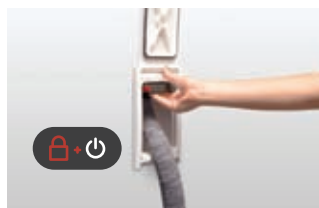

Cyclo Vac is proud to offer you complete central vacuum systems for a quick and simple clean, so that you can save time and enjoy life!

Retractable Hose System: Cleaning Simplified

This unique system is a must for the optimal use of your central vacuum.

1

Pull out the length of hose you need at the moment and connect the attachments of your choice.

2

Pull on the black handle to start the system and to lock the hose at the desired length.

3

Push the handle to unlock the hose.